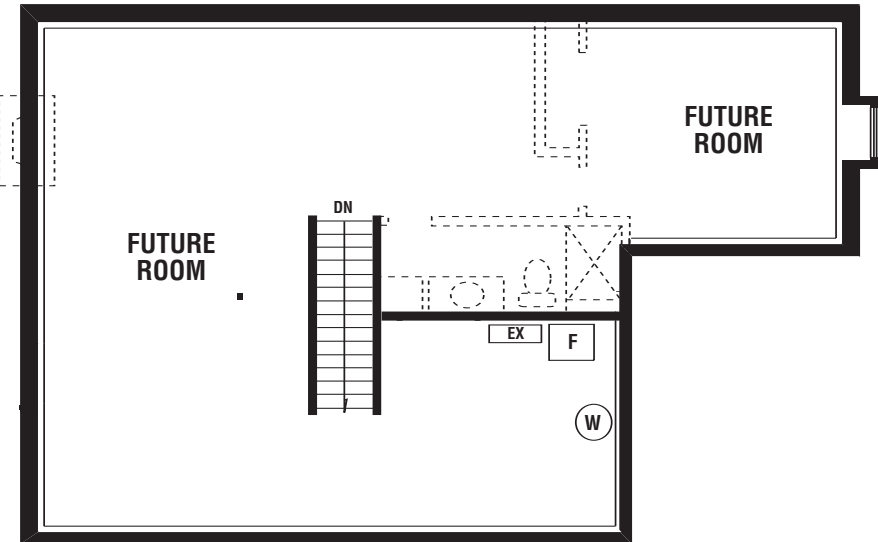

The Montclair

4 Bedrooms • 2 1/2 Baths • 2-Car Garage
2,198 Sq. Ft.

The Montclair

2,198 Sq. Ft.

RAYMOND DRAKE

HOMES

LICENSE NO. 3402

MAIN FLOOR PLAN

BASEMENT FLOOR PLAN

UPPER FLOOR PLAN