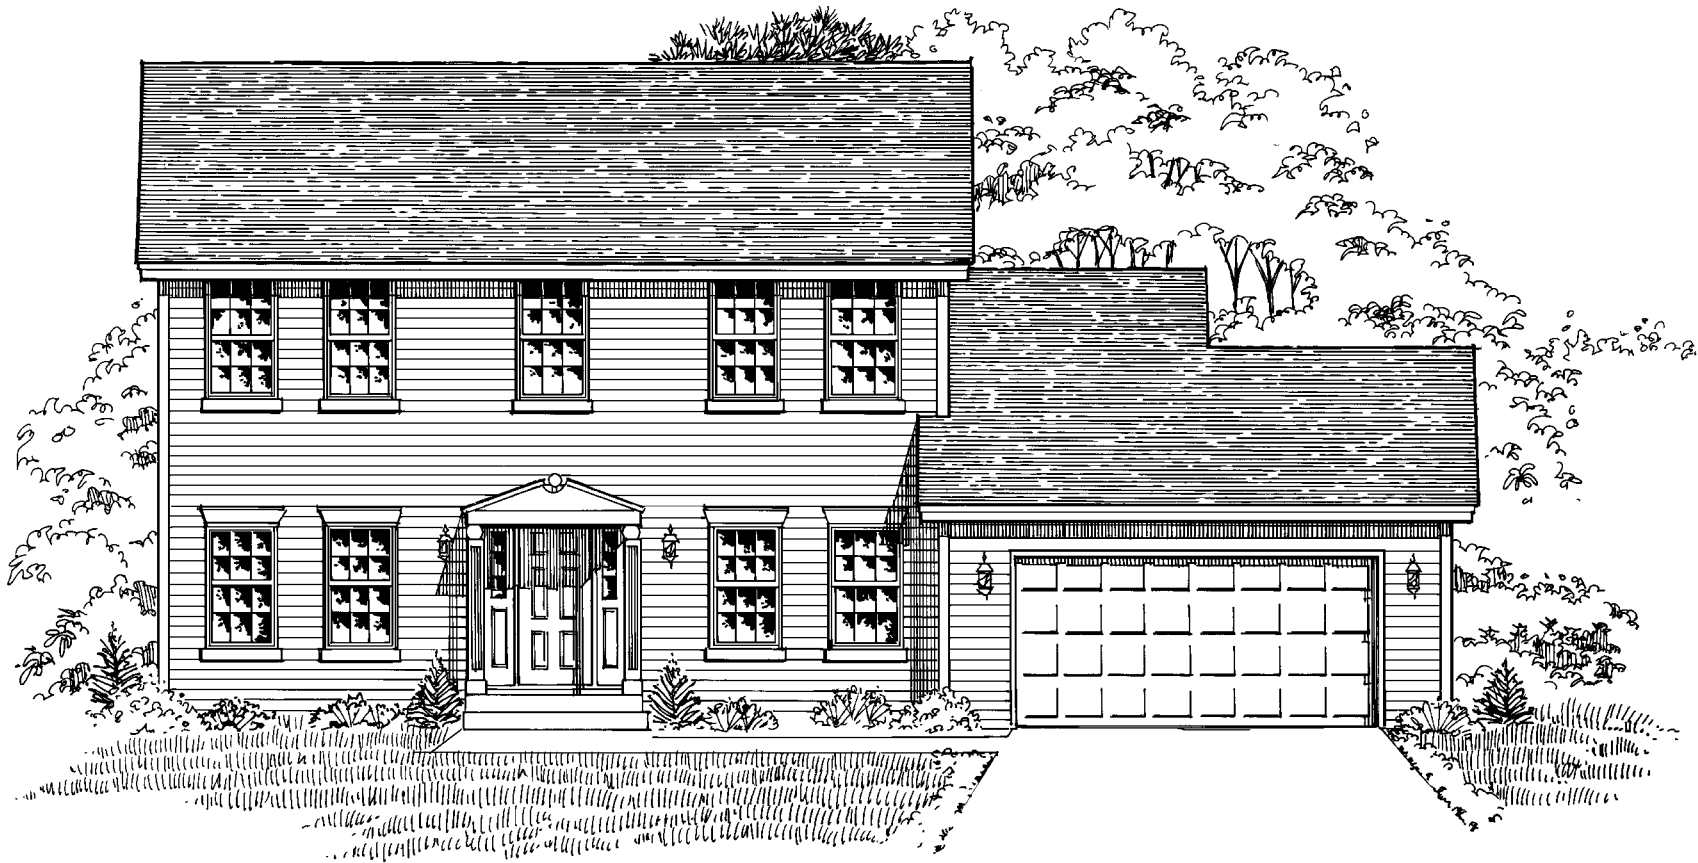

The Montclair

4 Bedrooms • 2 1/2 Baths • 2-Car Garage
2,198 Sq. Ft.

The Montclair

2,198 Sq. Ft.

RAYMOND DRAKE

HOMES

LICENSE NO. 3402

MAIN FLOOR PLAN