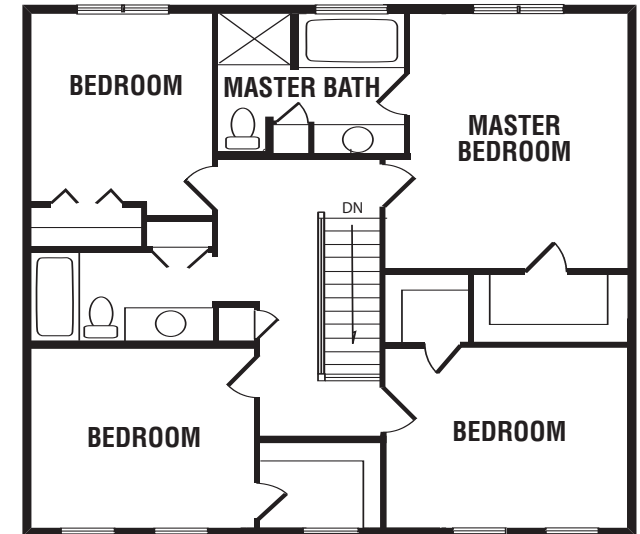

The Montclair

4 Bedrooms • 2 1/2 Baths • 2-Car Garage
2,198 Sq. Ft.

The Montclair

2,198 Sq. Ft.

RAYMOND DRAKE

HOMES

LICENSE NO. 3402

MAIN FLOOR PLAN

BASEMENT FLOOR PLAN

UPPER FLOOR PLAN