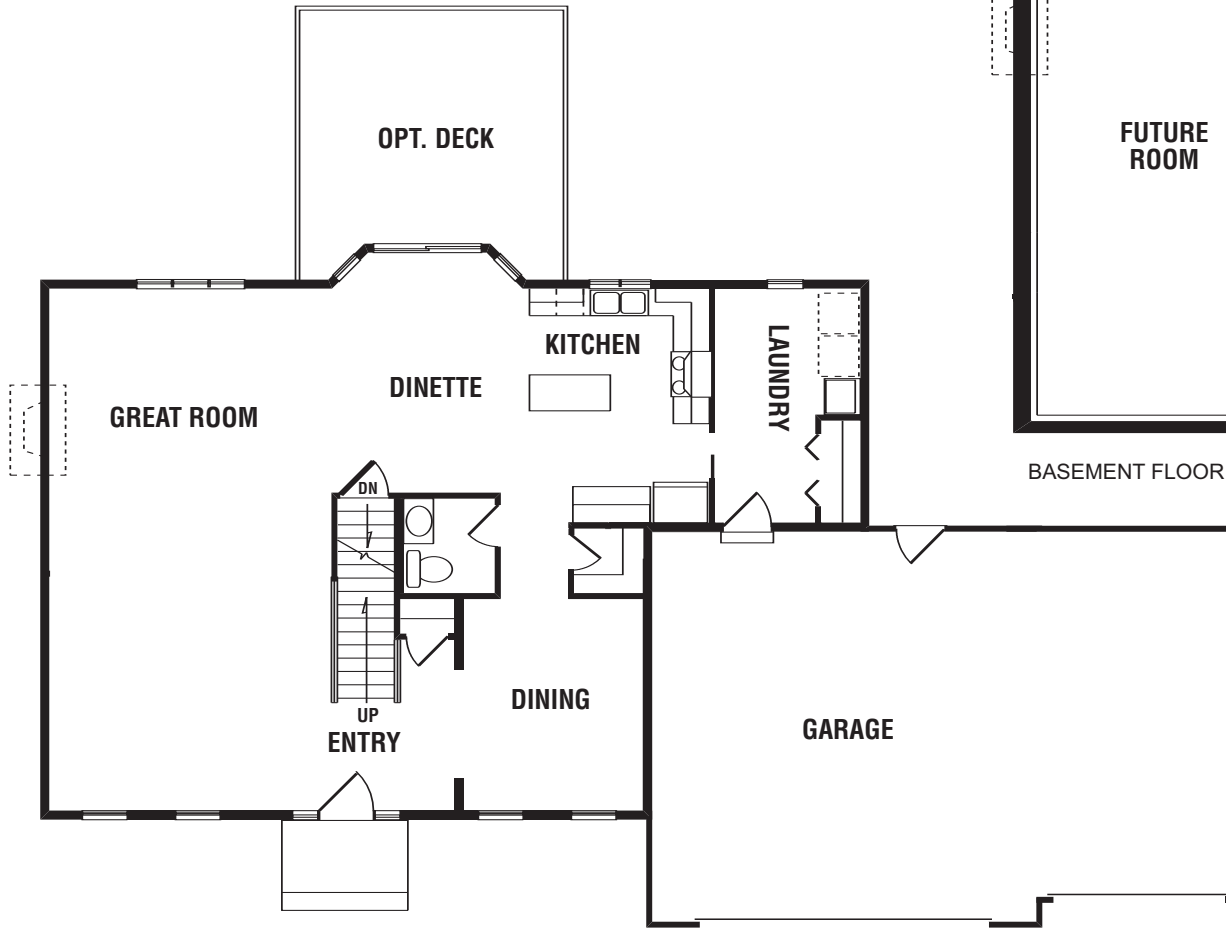

The Montclair

4 Bedrooms • 2 1/2 Baths • 2-Car Garage
2,198 Sq. Ft.

The Montclair

2,198 Sq. Ft.

RAYMOND DRAKE

HOMES

LICENSE NO. 3402

MAIN FLOOR PLAN

BASEMENT FLOOR PLAN

UPPER FLOOR PLAN