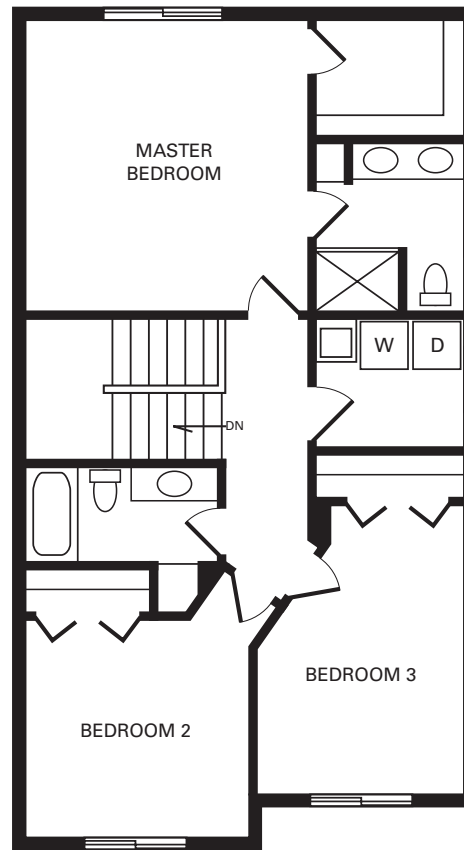

# The Lemans

3 Bedrooms • 2 1/2 Baths  
1,718 Sq. Ft.

---

# The Lemans

1,718 Sq. Ft.

LICENSE NO. BC003402

A Division of Drake Construction, Inc.

LOWER LEVEL

UPPER FLOOR

MAIN FLOOR