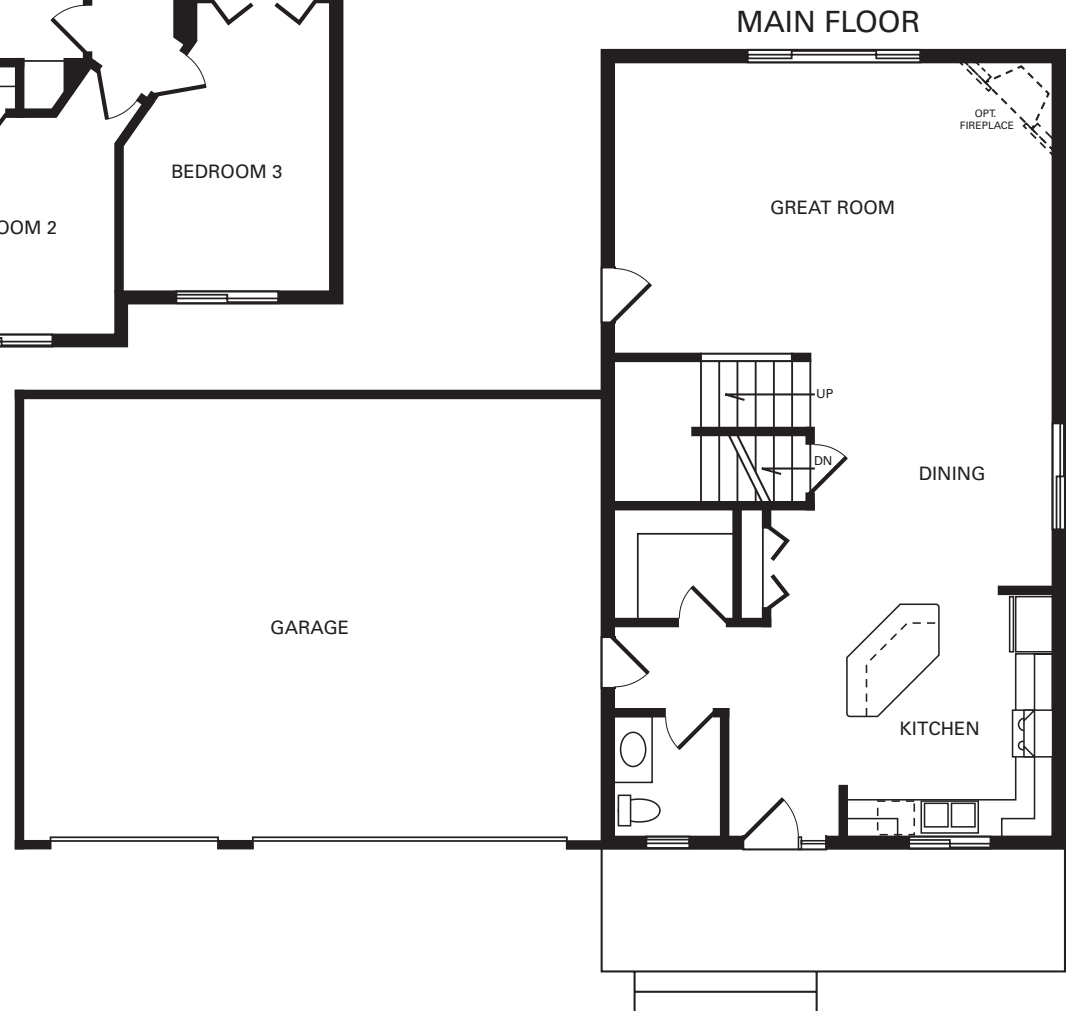

# The Lemans

3 Bedrooms • 2 1/2 Baths  
1,718 Sq. Ft.

---

# The Lemans

1,718 Sq. Ft.

LICENSE NO. BC003402

A Division of Drake Construction, Inc.

LOWER LEVEL

UPPER FLOOR

MAIN FLOOR