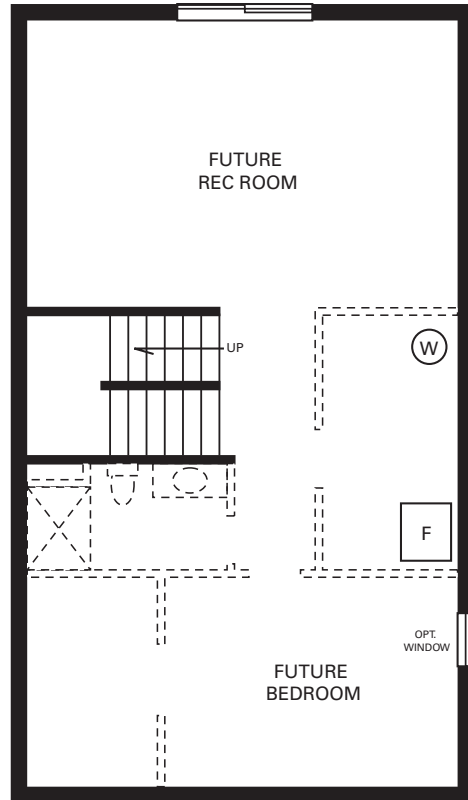

# The Lemans

3 Bedrooms • 2 1/2 Baths  
1,718 Sq. Ft.

---

# The Lemans

1,718 Sq. Ft.

LICENSE NO. BC003402

A Division of Drake Construction, Inc.

LOWER LEVEL

UPPER FLOOR

MAIN FLOOR