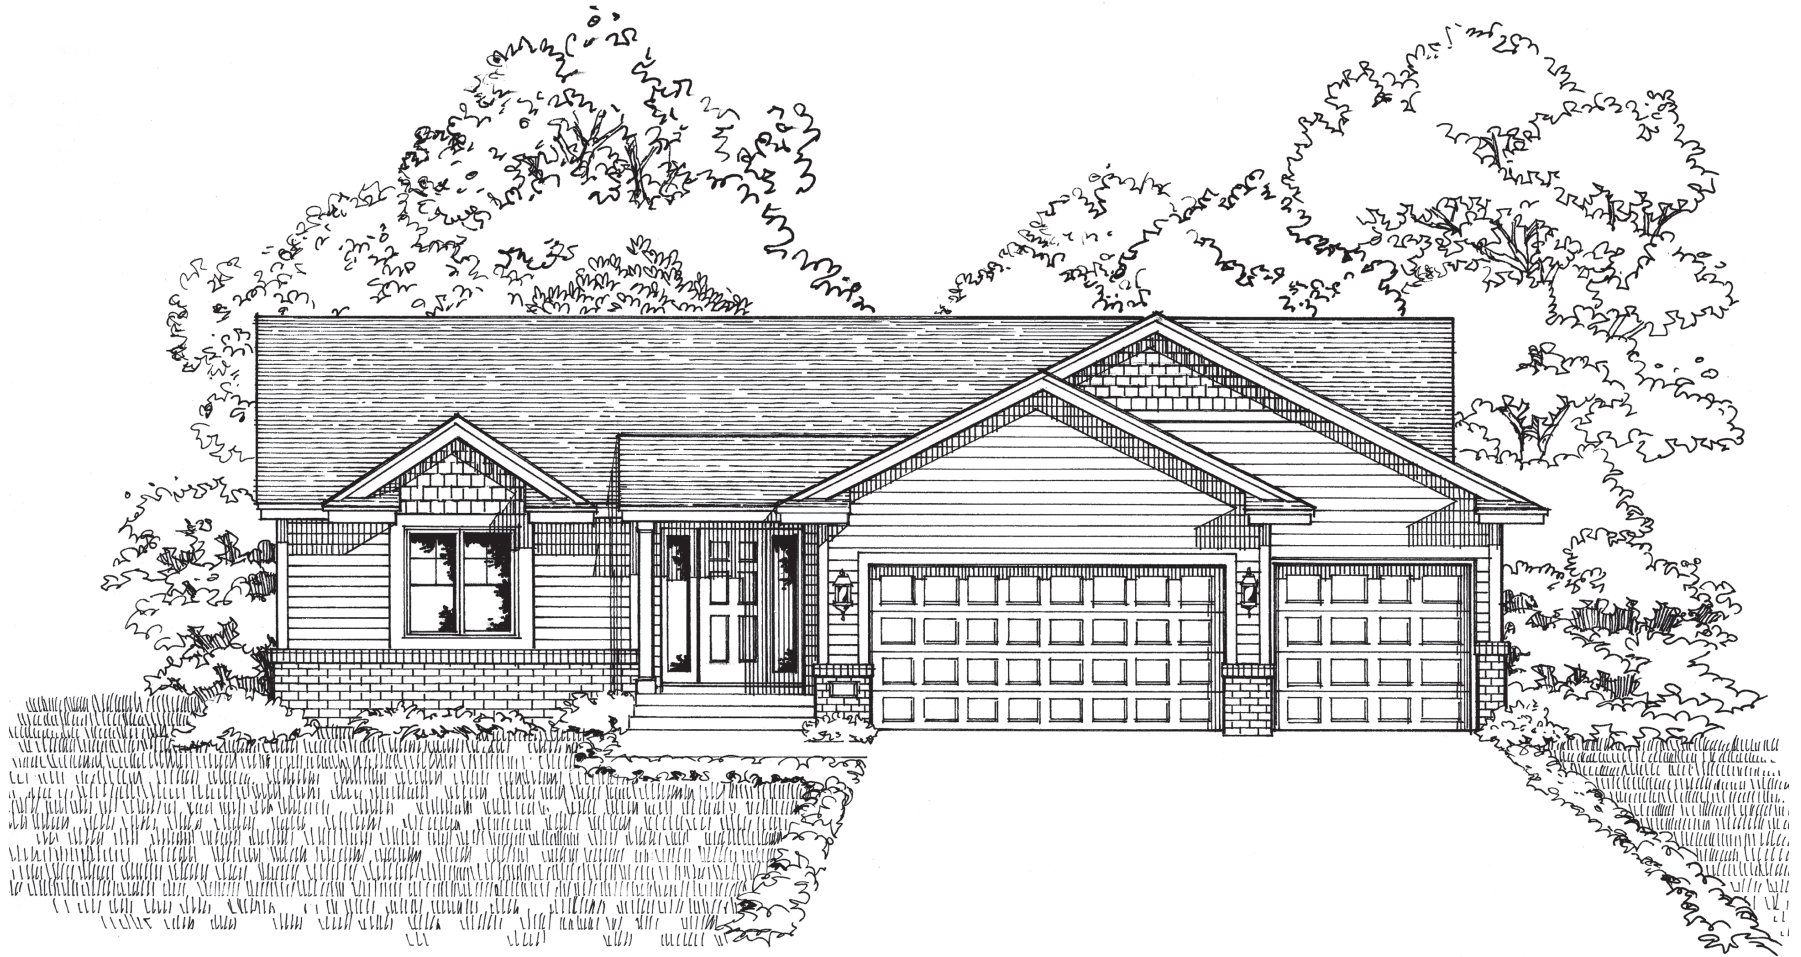

The Bordeaux

3 Bedrooms • 2 Baths • 3-Car Garage

1,342 Sq. Ft.

The Bordeaux

1,342 Sq. Ft.

RAYMOND DRAKE

H O M E S

LICENSE NO. 3402