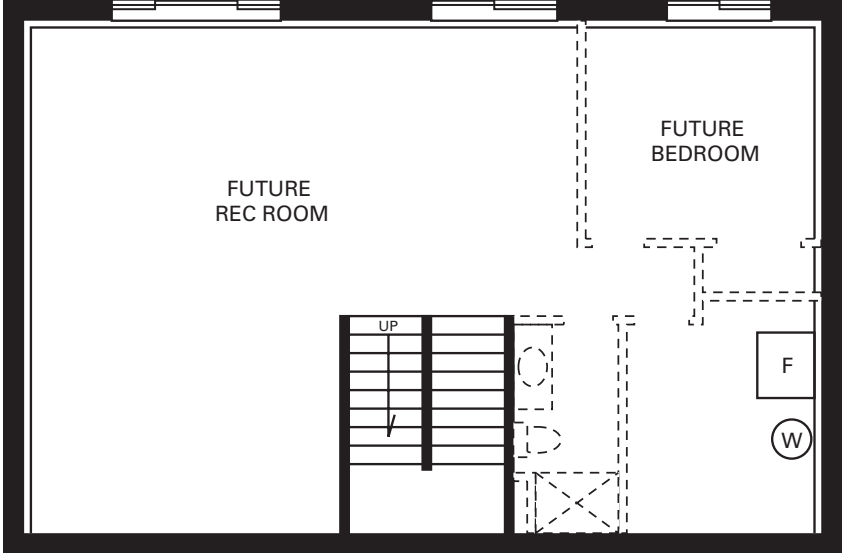

The Cambridge

4 Bedrooms • 2 1/2 Baths
2,121 Sq. Ft.

The Cambridge

2,121 Sq. Ft.

LICENSE NO. BC003402

A Division of Drake Construction, Inc.

LOWER LEVEL