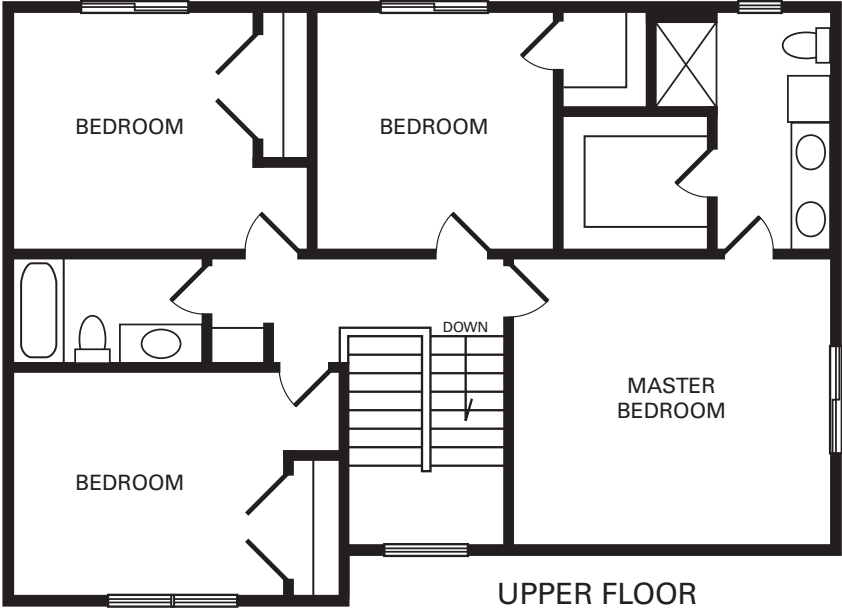

The Cambridge

4 Bedrooms • 2 1/2 Baths
2,121 Sq. Ft.

The Cambridge

2,121 Sq. Ft.

LICENSE NO. BC003402

A Division of Drake Construction, Inc.

LOWER LEVEL