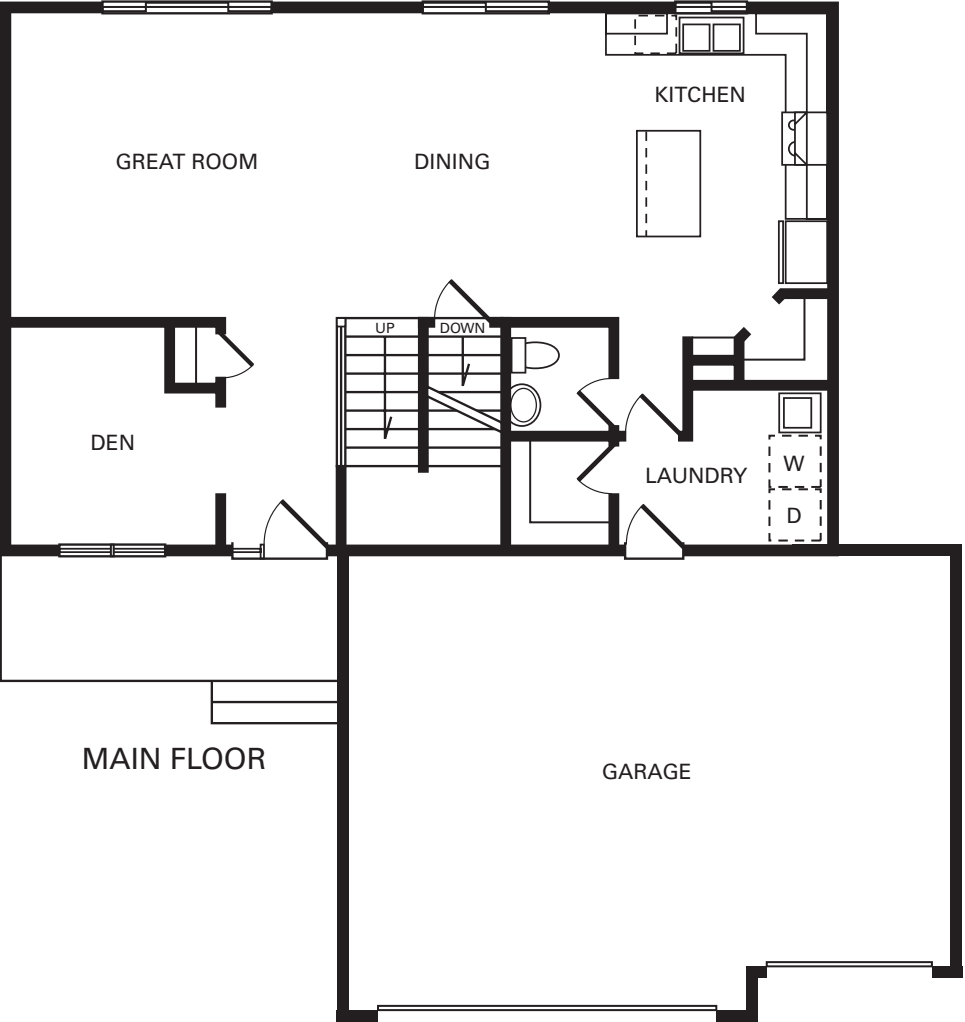

The Cambridge

4 Bedrooms • 2 1/2 Baths
2,121 Sq. Ft.

The Cambridge

2,121 Sq. Ft.

LICENSE NO. BC003402

A Division of Drake Construction, Inc.

LOWER LEVEL