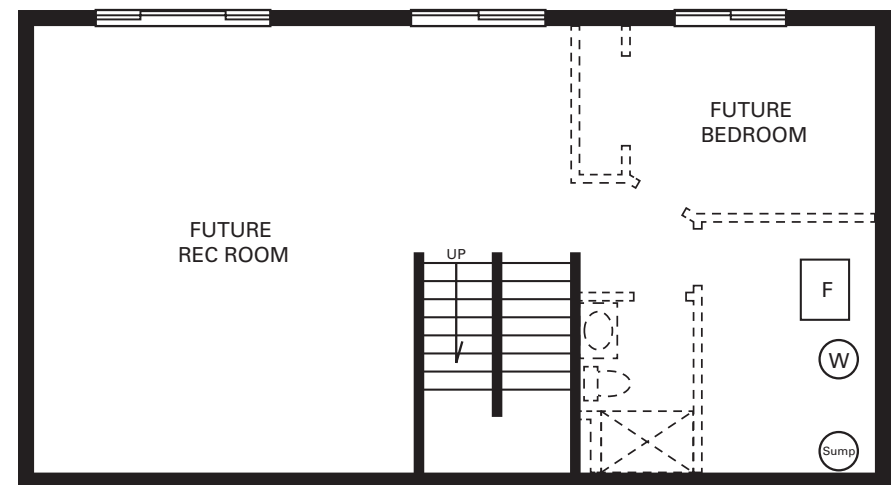

# The Avalon

3 Bedrooms • 2-1/2 Baths  
1,787 Sq. Ft.

# The Avalon

1,787 Sq. Ft.

LICENSE NO. BC003402

A Division of Drake Construction, Inc.

LOWER LEVEL