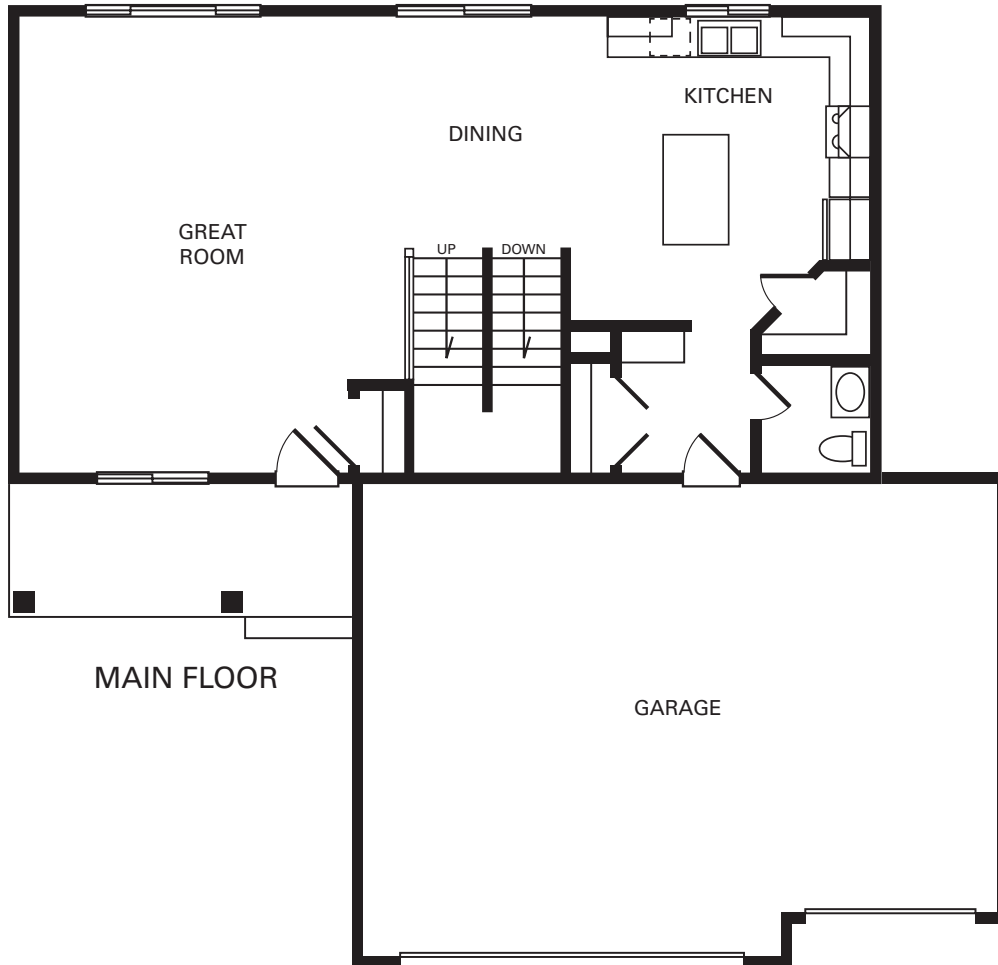

# The Avalon

3 Bedrooms • 2-1/2 Baths  
1,787 Sq. Ft.

# The Avalon

1,787 Sq. Ft.

LICENSE NO. BC003402

A Division of Drake Construction, Inc.

LOWER LEVEL