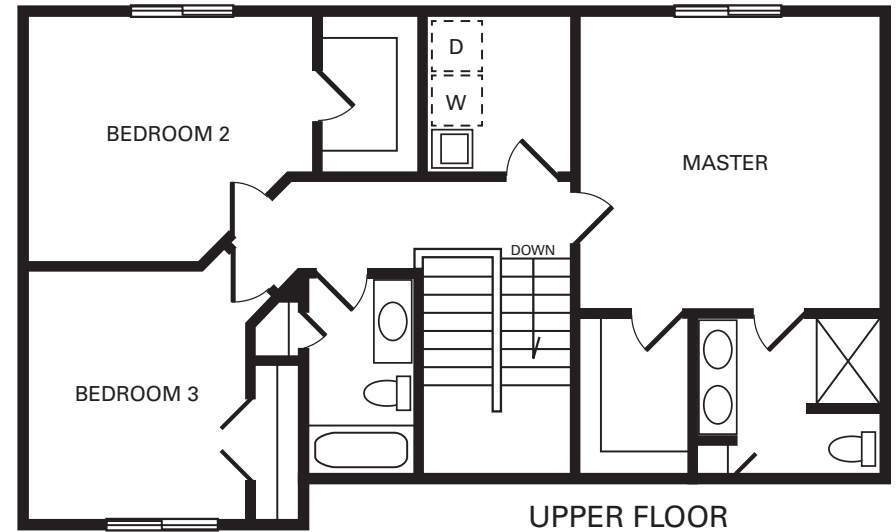

# The Avalon

3 Bedrooms • 2-1/2 Baths  
1,787 Sq. Ft.

# The Avalon

1,787 Sq. Ft.

LICENSE NO. BC003402

A Division of Drake Construction, Inc.

LOWER LEVEL